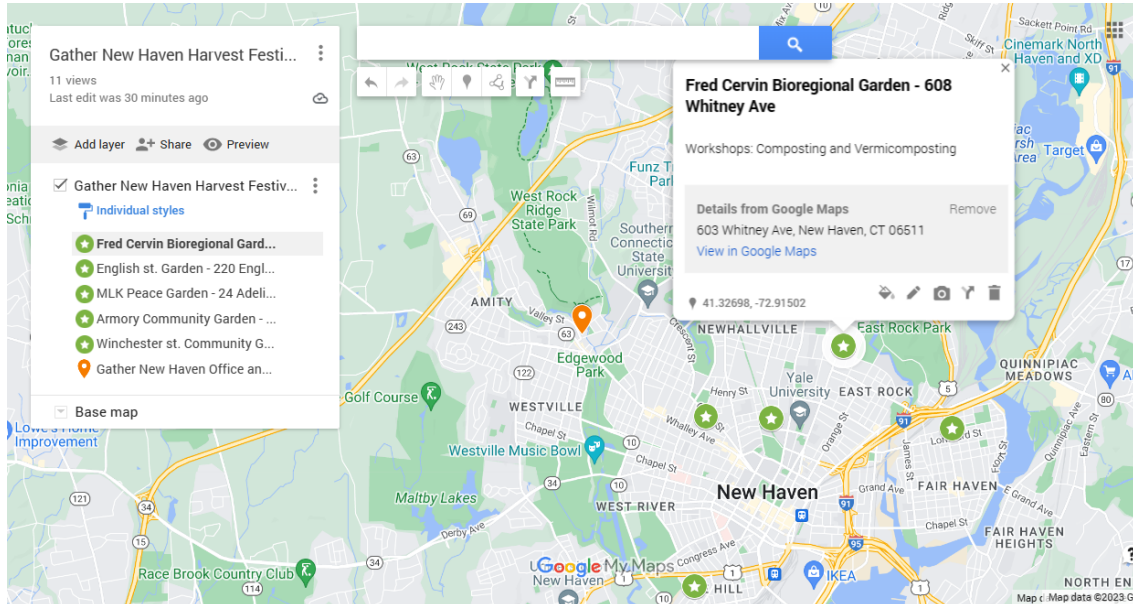

Check out this map of all our Harvest Festival garden locations

[Gather New Haven Harvest Festival - Google My Maps](#)

Here you can see all of the garden names and their associated addresses (You can also see the workshops that will be hosted at each garden, by clicking on the garden name).

### **Garden Tour Directions:**

On the Gather New Haven Web Page:

Click the link of the mode of transportation you'd like to take (walking, car, bike, bus)

**Car:** <https://maps.app.goo.gl/BshJ7NQQFQ5sMffoC9>

**Bike:** <https://maps.app.goo.gl/NtG72jangPsKQGpx5>

**Walking:** <https://maps.app.goo.gl/B8dCHRRZpgSPRGq7>

On the left hand side, you will see all of the garden locations. You can:

- Rearrange the order of the stops by clicking and dragging the circles
- Remove garden stops by hovering over the address and an x will appear
- Set your start location by clicking the (+add destination) button and dragging it to the top

Google Maps will give you the bus routes between stops (i.e. **234**, **212**), departure and arrival time, as well as other optional routes to your destination.