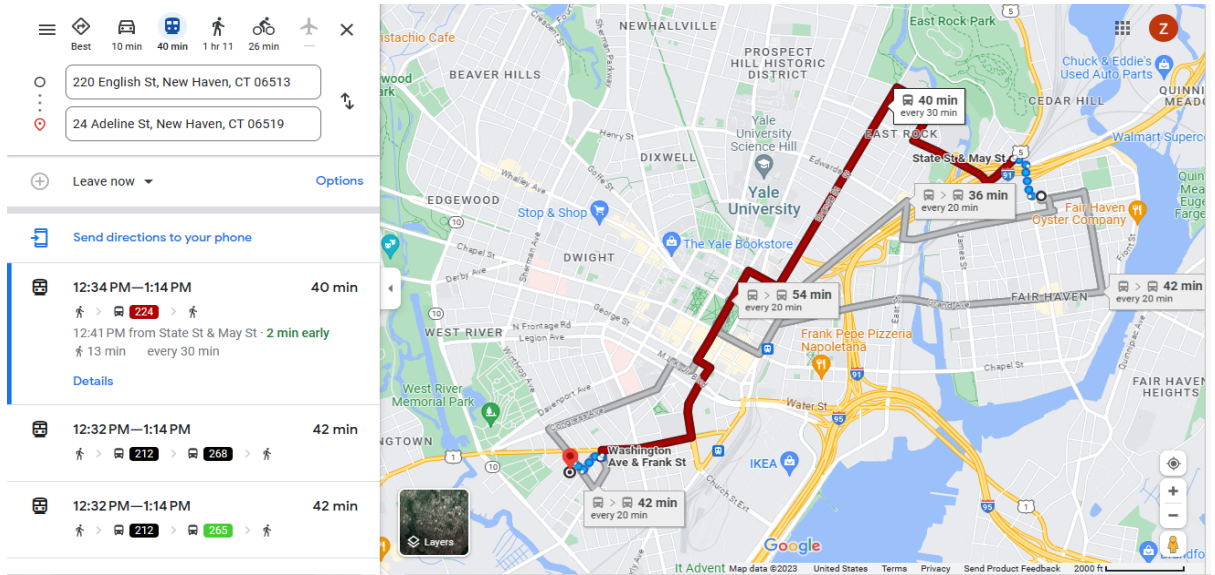

### **Garden Tour Directions:**

On the Gather New Haven Web Page:

Click the link of the mode of transportation you'd like to take (walking, car, bike, bus)

**Car:** <https://maps.app.goo.gl/BshJ7NQQFQ5sMffoC9>

**Bike:** <https://maps.app.goo.gl/NtG72jangPsKQGpx5>

**Walking:** <https://maps.app.goo.gl/B8dCHRRZpgSPRGq7>

On the left hand side, you will see all of the garden locations. You can:

- Rearrange the order of the stops by clicking and dragging the circles
- Remove garden stops by hovering over the address and an x will appear
- Set your start location by clicking the (+add destination) button and dragging it to the top

### **Bus Route Directions**

1. Check out this map of all our Harvest Festival garden locations  
[Gather New Haven Harvest Festival - Google My Maps](#)  
 Here you can see all of the garden names and their associated addresses. You can also see the workshops hosted at each garden.
  
2. Click the bus mode of transportation  
 On the left hand side, you will see all of the garden locations. In order for google maps to calculate the proper bus route, some stops will need to be removed. (Customize your trip by selecting directions between 220 English st and 24 Adeline st, for example)
  - d. Rearrange the order of the stops by clicking and dragging the circles
  - e. Remove garden stops you don't want to visit (hover over the address and an x will appear)
  - f. Add and set your start location by clicking the (+add destination) button and dragging it to the top

Google Maps will give you the bus routes between stops (i.e. **234**, **212**), departure and arrival time, as well as other optional routes to your destination.