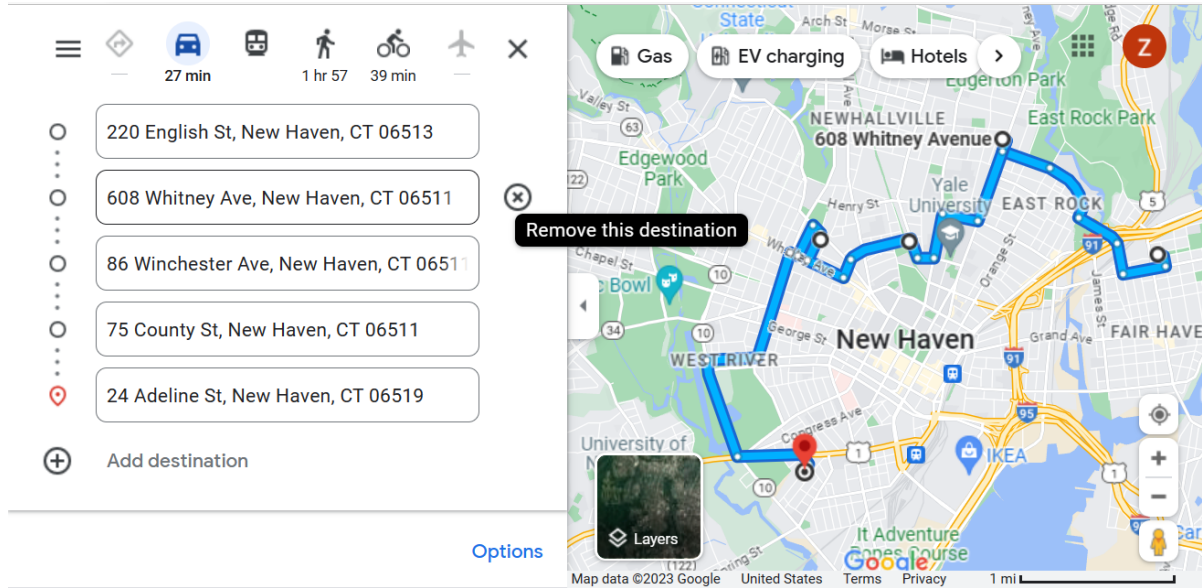

### **Garden Tour Directions:**

On the Gather New Haven Web Page:

Click the link of the mode of transportation you'd like to take (walking, car, bike, bus)

**Car:** <https://maps.app.goo.gl/BshJ7NQQFQ5sMffoC9>

**Bike:** <https://maps.app.goo.gl/NtG72jangPsKQGpx5>

**Walking:** <https://maps.app.goo.gl/B8dCHRRZpgSPRGq7>

On the left hand side, you will see all of the garden locations. You can:

- Rearrange the order of the stops by clicking and dragging the circles
- Remove garden stops by hovering over the address and an x will appear
- Set your start location by clicking the (+add destination) button and dragging it to the top

### **Bus Route Directions**

1. Check out this map of all our Harvest Festival garden locations  
[Gather New Haven Harvest Festival - Google My Maps](#)  
 Here you can see all of the garden names and their associated addresses. You can also see the workshops hosted at each garden.
  
2. Click the bus mode of transportation  
 On the left hand side, you will see all of the garden locations. In order for google maps to calculate the proper bus route, some stops will need to be removed. (Customize your trip by selecting directions between 220 English st and 24 Adeline st, for example)
  - d. Rearrange the order of the stops by clicking and dragging the circles
  - e. Remove garden stops you don't want to visit (hover over the address and an x will appear)
  - f. Add and set your start location by clicking the (+add destination) button and dragging it to the top

Google Maps will give you the bus routes between stops (i.e. **234**, **212**), departure and arrival time, as well as other optional routes to your destination.